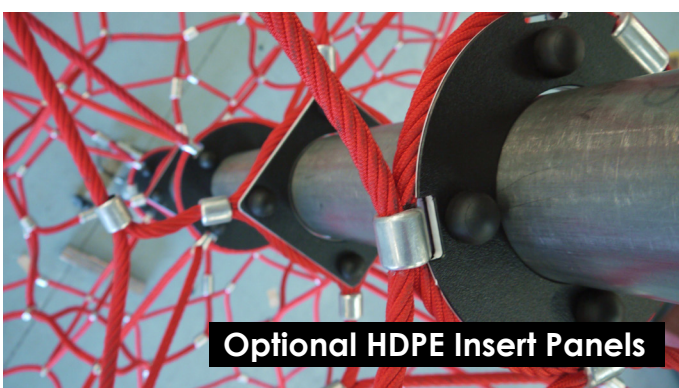

ACTIVE 2000

TAY-ACT2000-v2.3
EN1176-1:2017 | EN1176-11:2014

3+

23.5m²

3D Spatial Rope Network

Aluminium Cap

18mm IWRC/FC Braided Nylon Glued Rope

**Stainless Steel Mast
139.7mm Diameter**

**Tayplay's Secure Pressed
Aluminium Connector**

Optional HDPE Insert Panels

**1.5t 20mm Rigging Screw Aluminium
Optional Cross Steelwork**