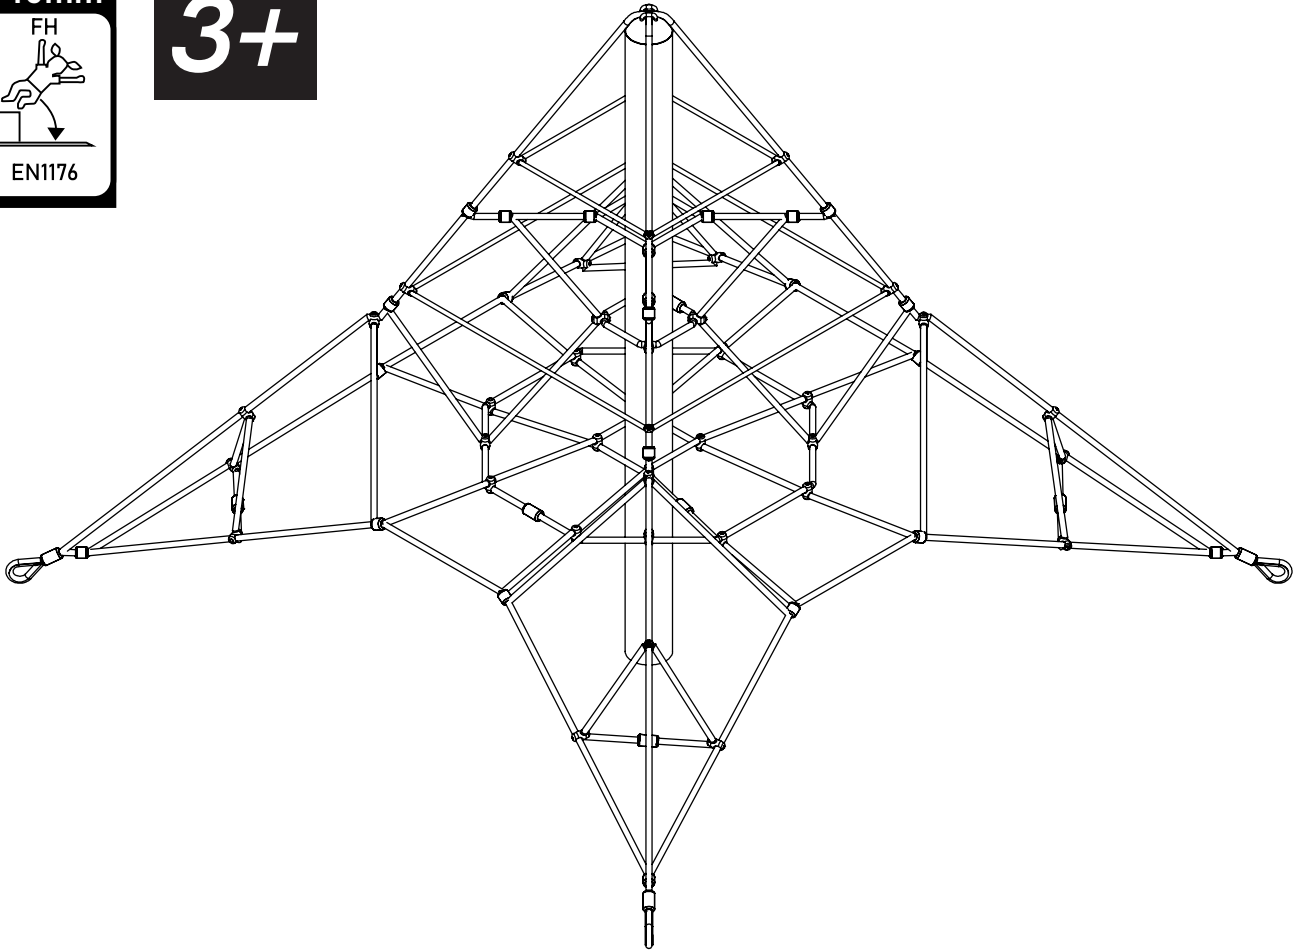

ACTIVE 2000

TAY-ACT2000-v2.3
EN1176-1:2017 | EN1176-11:2014

3+

23.5m²

3D Spatial Rope Network

Aluminium Cap

18mm IWRC/FC Braided Nylon Glued Rope

**Stainless Steel Mast
139.7mm Diameter**

**Tayplay's Secure Pressed
Aluminium Connector**

Optional HDPE Insert Panels

**1.5t 20mm Rigging Screw Aluminium
Optional Cross Steelwork**