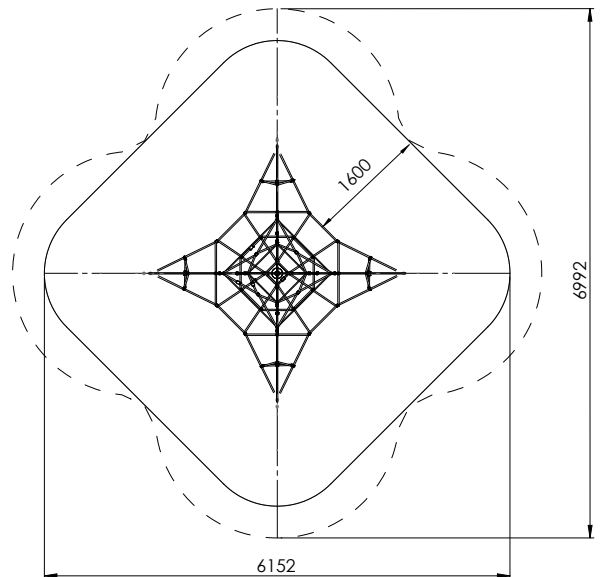

ACTIVE 2000

TAY-ACT2000-v2.3
EN1176-1:2017 | EN1176-11:2014

3+

23.5m²

3D Spatial Rope Network

Aluminium Cap

18mm IWRC/FC Braided Nylon Glued Rope

**Stainless Steel Mast
139.7mm Diameter**

**Tayplay's Secure Pressed
Aluminium Connector**

Optional HDPE Insert Panels

**1.5t 20mm Rigging Screw Aluminium
Optional Cross Steelwork**