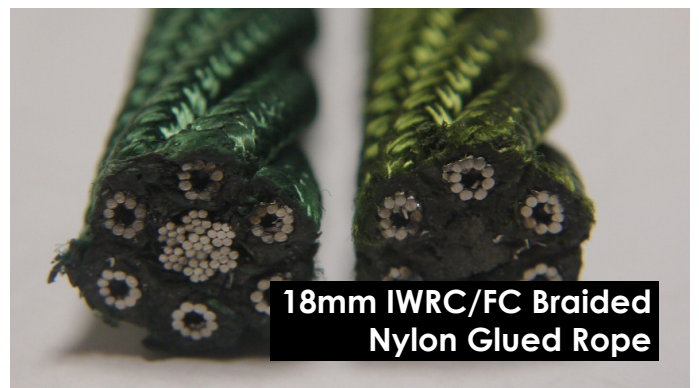

ACTIVE 2000

TAY-ACT2000-v2.3
EN1176-1:2017 | EN1176-11:2014

3+

23.5m²

3D Spatial Rope Network

Aluminium Cap

18mm IWRC/FC Braided Nylon Glued Rope

**Stainless Steel Mast
139.7mm Diameter**

**Tayplay's Secure Pressed
Aluminium Connector**

Optional HDPE Insert Panels

**1.5t 20mm Rigging Screw Aluminium
Optional Cross Steelwork**